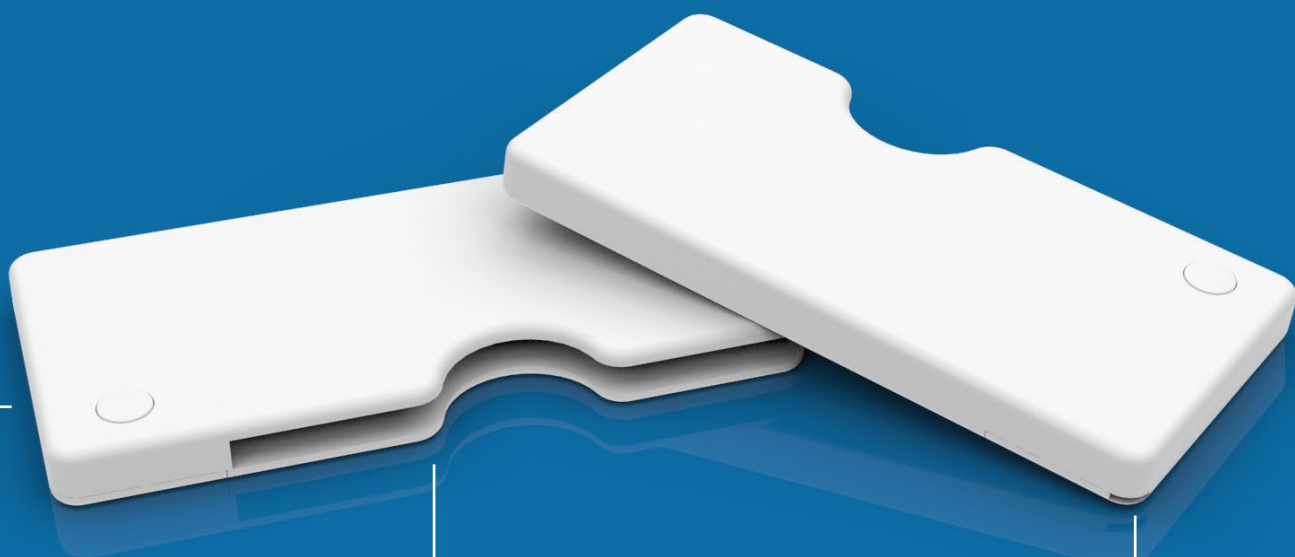

WalletTrack

Two-Way Tracker & Cardholder

SPECIFICATIONS:

| | |
|---------------------------------------|---|
| Battery Capacity: | 120 mAh |
| Battery Type: | Replaceable cell #CR2032 |
| Operating Temperature: | 0 to 40°C / 32 to 104°F |
| Storage & Transportation Temperature: | -20 to 50°C / -4 to 122°F |
| Product Dimensions: | 4.5" x 2.2" x 0.4" |
| Weight: | 1.5 oz |
| Warranty Coverage: | 1 Year Warranty |
| Compatibility: | iOS 8.0 or later & Android 4.3 OS or later |
| Communication: | Bluetooth 4.0 |
| Bluetooth Range: | Up to 120 ft |
| Downloadable App: | Beagle 2.0 |
| Trackers Pairable to One Phone: | 4 Trackers (including Beagles, BeagleScouts, PowerTrip Tracks & WalletTracks) |

Power Button

Card Slot

Notch to Access Battery